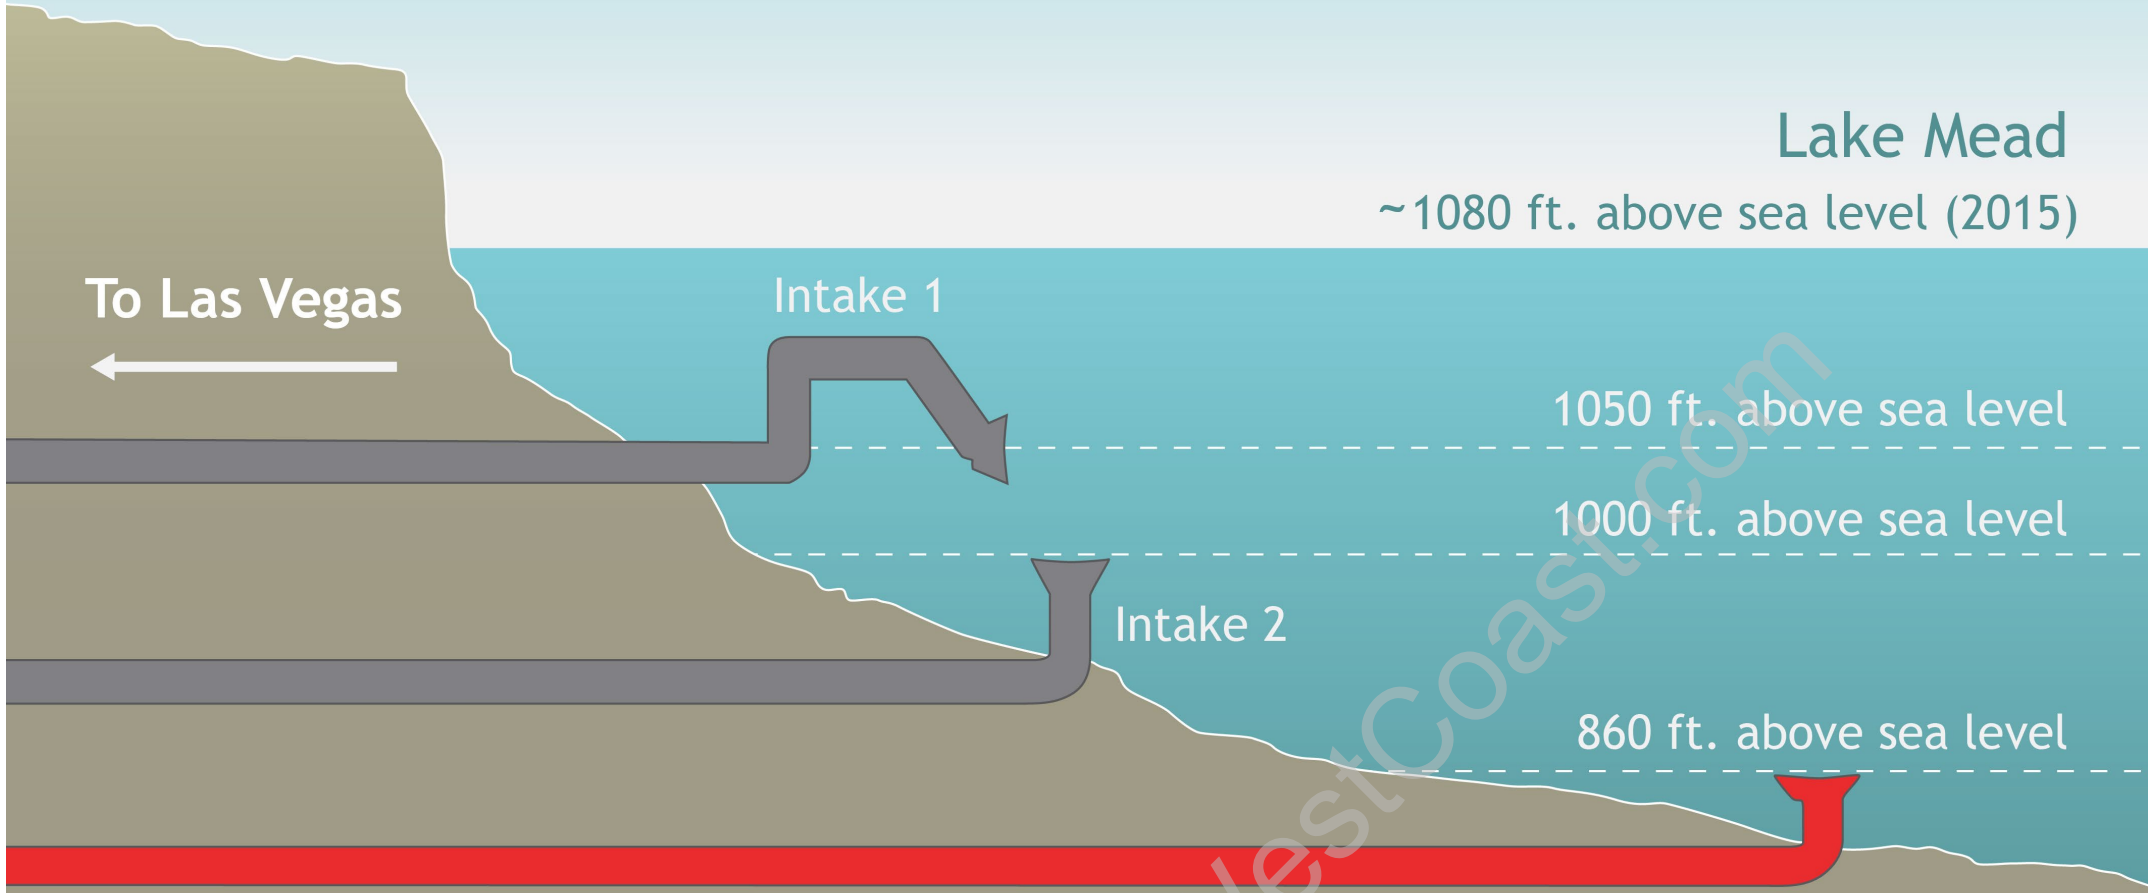

Target CIQF-LOQO

Lake Mead, Nevada

Current Water Situation

LAKE MEAD
WATER LINE

Lake Mead

~1080 ft. above sea level (2015)

To Las Vegas

Intake 1

1050 ft. above sea level

1000 ft. above sea level

Intake 2

860 ft. above sea level

Intake 3

MisterWestCoast.com