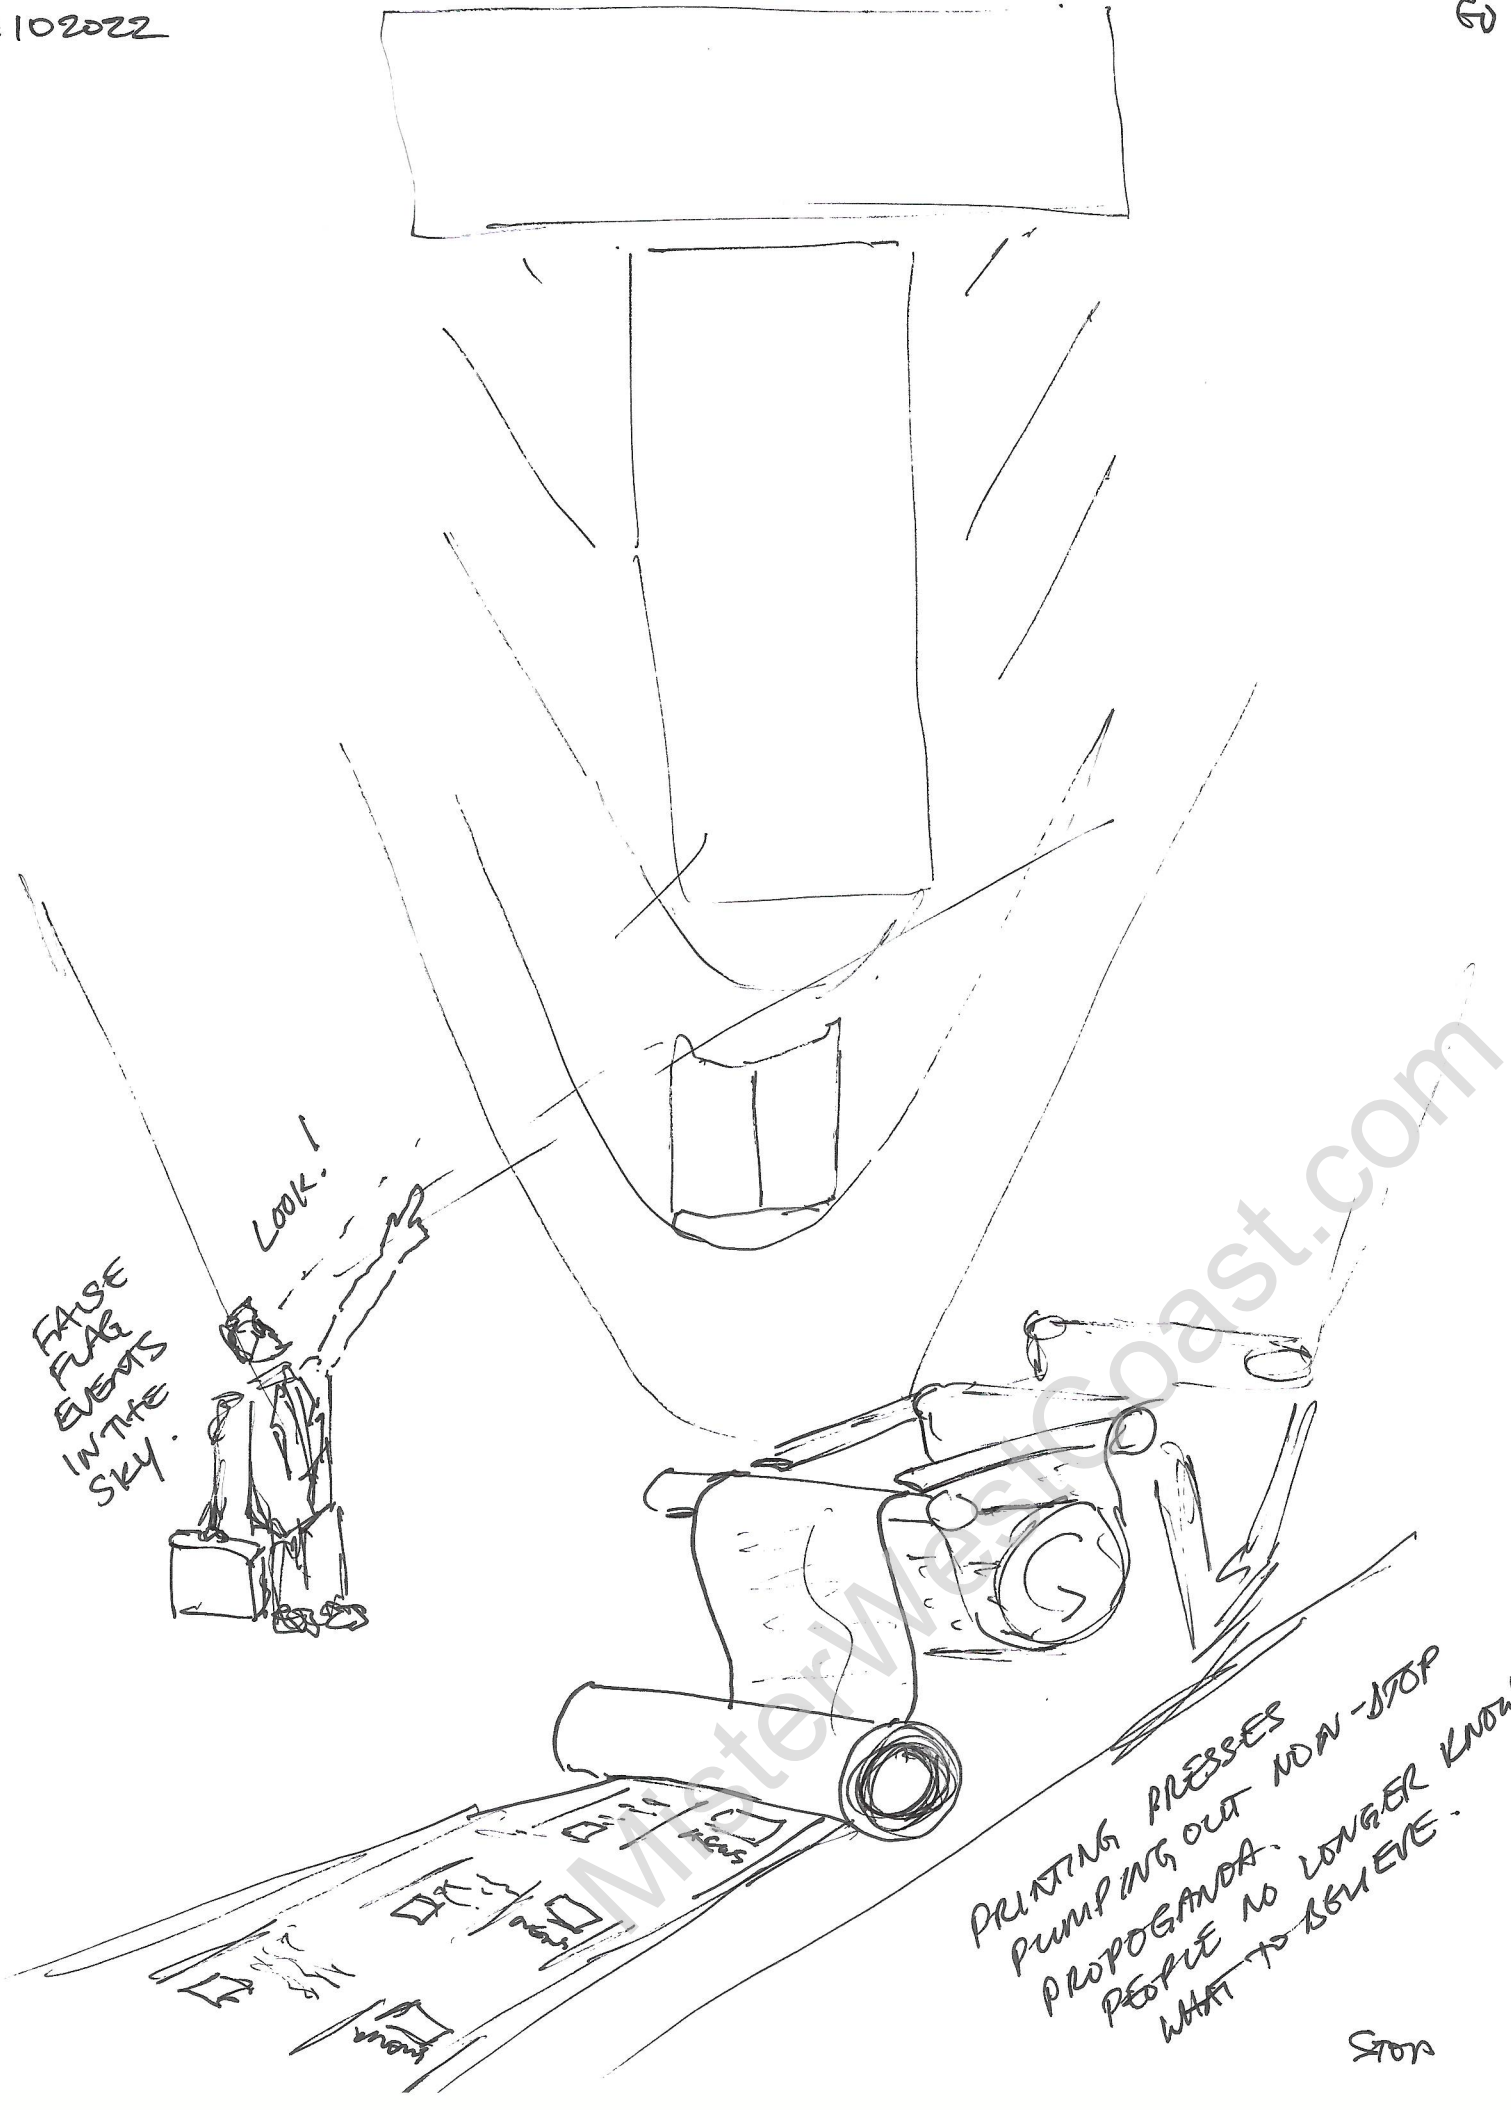

FALSE
FLAG
EVENTS
IN THE
SKY.

LOOK!

PRINTING PRESSES
PUMPING OUT NON-STOP
PROPOGANDA.
PEOPLE NO LONGER KNOW
WHAT TO BELIEVE.

STOP