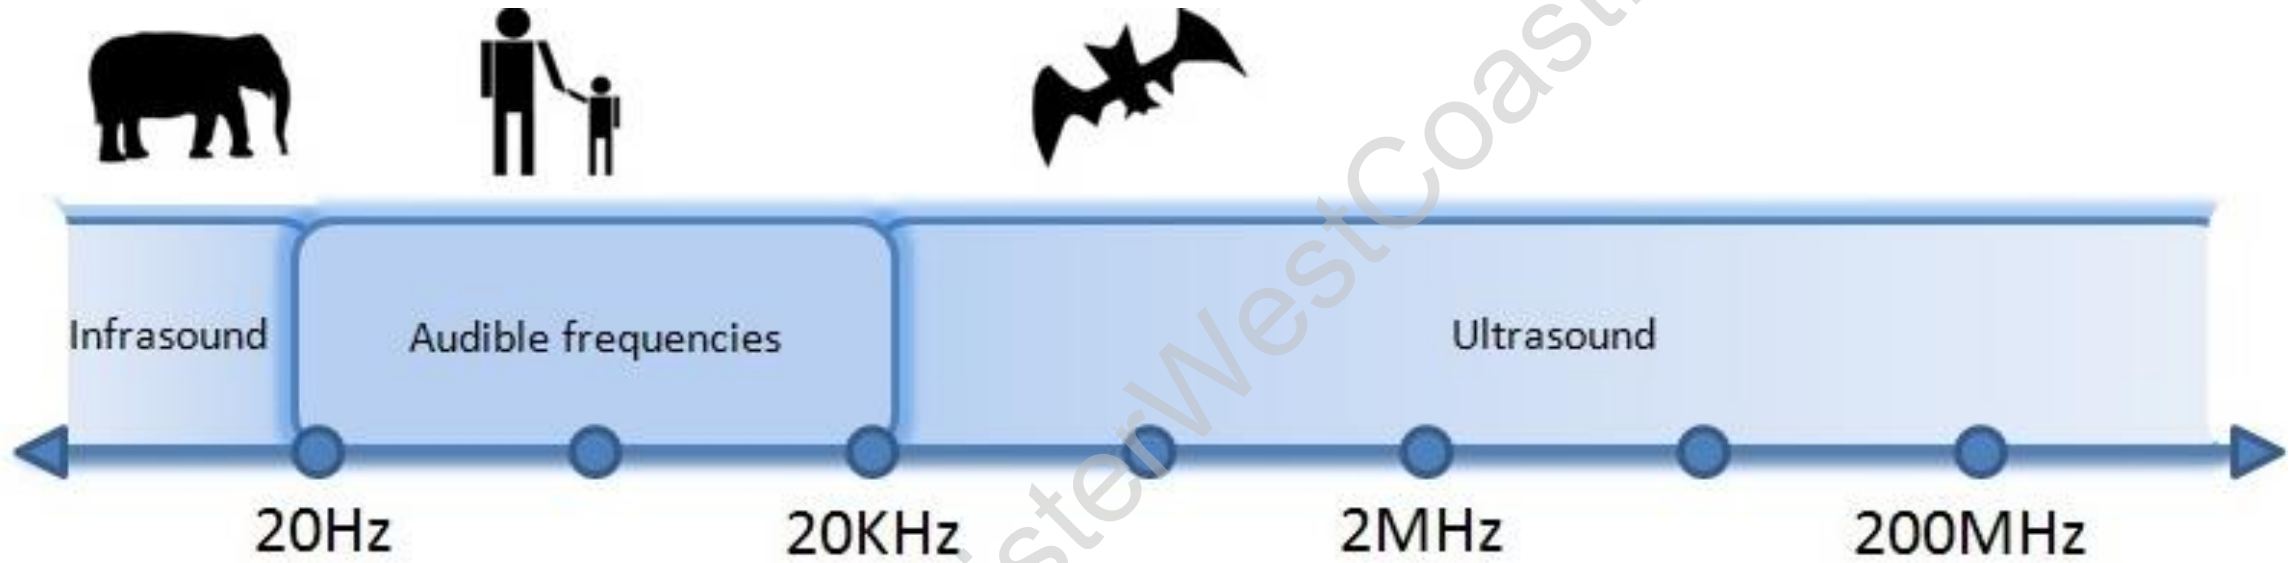

Target: KXUT-VIYG

What is happening when a person uses a Neurophone NF3?

BUZZ STATIC	PLASTIC LEATHER / METALLIC SALTY	WARM	PLIABLE SEMI-HARD COMPLEX SHAPE	DEVICE
----------------	--	------	--	--------

SOMETHING EATEN AWAY @ BRAIN